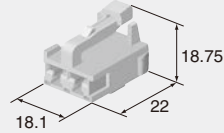

Color Natural

2way

Color Natural

Note:Bracket size 9mm

M (6098-0469)

F (6098-0471)

Color Natural

3way

Color Natural

Note:Bracket size 9mm

M (6098-0149)

F (6098-0151)

Color Natural

4way

Color Natural

Note:Bracket size 9mm