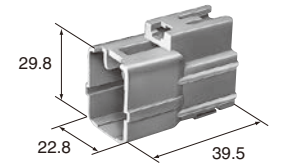

Color Natural

Note:Bracket size 9mm

M (6098-0149)

F (6098-0151)

Color Natural

4way

Color Natural

Note:Bracket size 9mm