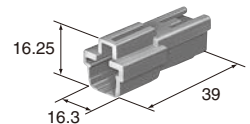

Terminal (UNIT : mm)

(S)

Cable size (mm ²)	0.3~0.5
Material	Brass
Surface treatment	Tin-plated

M (8230-4522)

F (8240-4912)

Cable size (mm ²)	0.3~0.5
Material	Brass
Surface treatment	Tin-plated

(M)

Cable size (mm ²)	0.5~1.25
Material	Brass
Surface treatment	Tin-plated

M (8230-4532)

F (8240-4922)

Cable size (mm ²)	0.5~1.25
Material	Brass
Surface treatment	Tin-plated

(L)

Cable size (mm ²)	2.0~3.0
Material	Brass
Surface treatment	Tin-plated

M (8230-4542)

F (8240-4932)

Cable size (mm ²)	2.0~3.0
Material	Brass
Surface treatment	Tin-plated

(L)

F (8100-1555)

Cable size (mm ²)	2.0~3.0
Material	Heat-resistant copper alloy
Surface treatment	Tin-plated

4.8mm (187)

Housing (UNIT : mm)

Ref: Terminal part No.	A-16
Material	PBT

1way

Color	Natural
Note: Bracket size 9mm	

M (6098-0822)

F (6098-0824)

Color	Natural
-------	---------

2way

Color Natural

Note:Bracket size 9mm

M (6098-0323)

F (6098-0325)