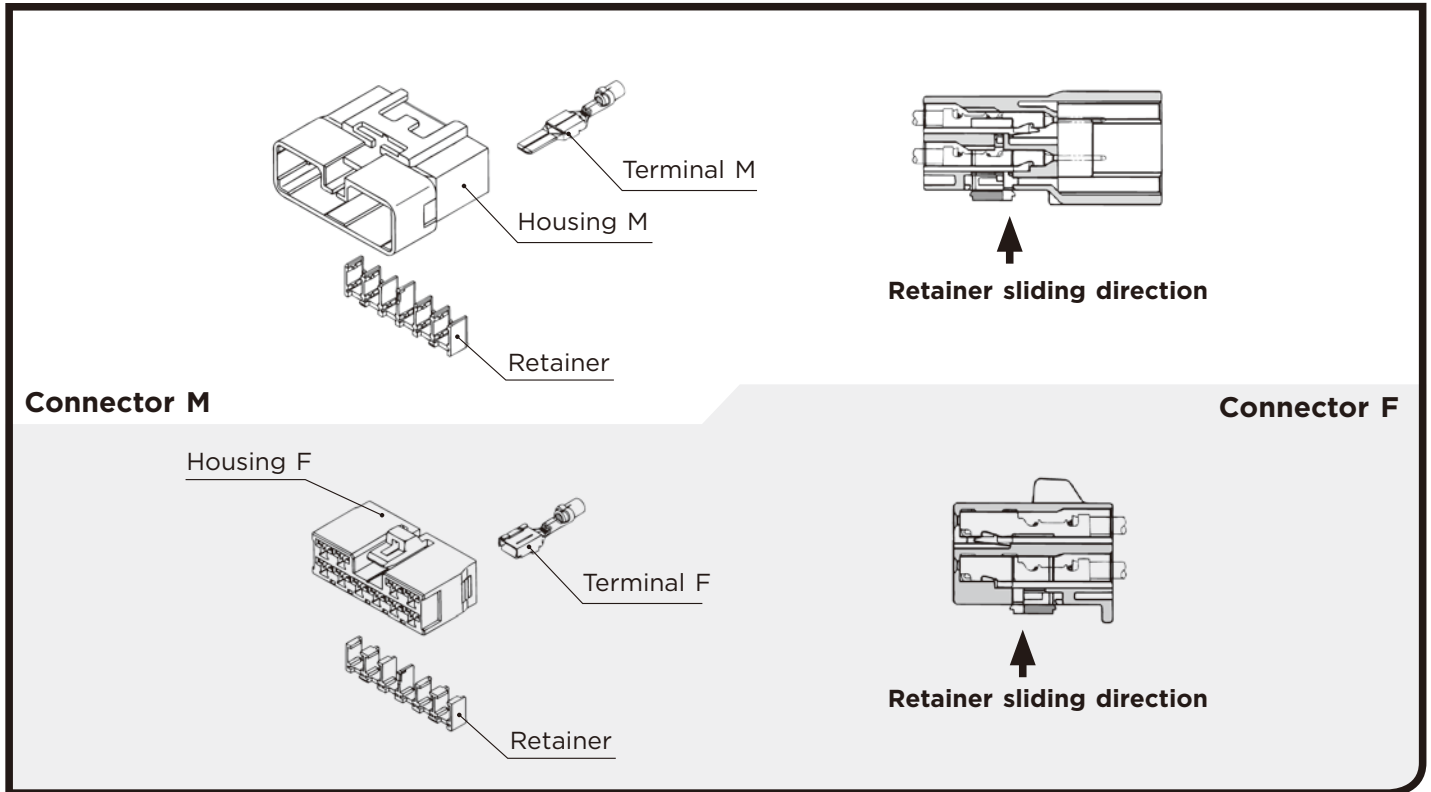

TS SERIES for STANDARD

4.8mm (187)

A-16

Structure / Detecting structure for incomplete terminal insertion.

4.8mm (187)

(E)	(J)
Cable size	: 適用電線サイズ
Cable overall diameter	: 電線仕上り外径
Heat-resistant copper alloy	: 耐熱銅合金
Brass	: 黄銅
Surface treatment	: 表面処理
Gold-plated	: Auメッキ
Tin-plated	: Snメッキ

Terminal (UNIT : mm)

(S)

Cable size (mm ²)	0.3~0.5
Material	Brass
Surface treatment	Tin-plated

M (8230-4522)

F (8240-4912)

Cable size (mm ²)	0.3~0.5
Material	Brass
Surface treatment	Tin-plated

(M)

Cable size (mm ²)	0.5~1.25
Material	Brass
Surface treatment	Tin-plated

M (8230-4532)

F (8240-4922)

Cable size (mm ²)	0.5~1.25
Material	Brass
Surface treatment	Tin-plated

(L)

Cable size (mm ²)	2.0~3.0
Material	Brass
Surface treatment	Tin-plated

M (8230-4542)

F (8240-4932)

Cable size (mm ²)	2.0~3.0
Material	Brass
Surface treatment	Tin-plated

(L)

F (8100-1555)

Cable size (mm ²)	2.0~3.0
Material	Heat-resistant copper alloy
Surface treatment	Tin-plated

4.8mm (187)

Housing (UNIT : mm)

Ref: Terminal part No.	A-16
Material	PBT

1way

Color	Natural
Note: Bracket size 9mm	