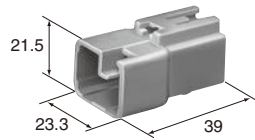

(L)

F (8100-1555)

Cable size (mm ²)	2.0~3.0
Material	Heat-resistant copper alloy
Surface treatment	Tin-plated

4.8mm (187)

Housing (UNIT : mm)

Ref: Terminal part No.	A-16
Material	PBT

1way

Color	Natural
Note: Bracket size 9mm	

Color Natural

2way

Color Natural

Note:Bracket size 9mm

M (6098-0469)

F (6098-0471)

Color Natural

3way

Color Natural

Note:Bracket size 9mm

M (6098-0149)

F (6098-0151)

Color Natural

4way

Color Natural

Note:Bracket size 9mm