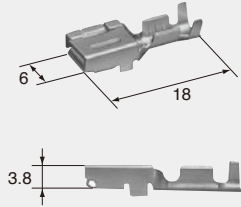

TS SERIES for STANDARD

4.8mm (187)

A-16

Structure / Detecting structure for incomplete terminal insertion.

4.8mm (187)

(E)	(J)
Cable size	: 適用電線サイズ
Cable overall diameter	: 電線仕上り外径
Heat-resistant copper alloy	: 耐熱銅合金
Brass	: 黄銅
Surface treatment	: 表面処理
Gold-plated	: Auメッキ
Tin-plated	: Snメッキ

Terminal (UNIT : mm)

(S)

Cable size (mm ²)	0.3~0.5
Material	Brass
Surface treatment	Tin-plated

M (8230-4522)

F (8240-4912)

Cable size (mm ²)	0.3~0.5
Material	Brass
Surface treatment	Tin-plated

(M)

Cable size (mm ²)	0.5~1.25
Material	Brass
Surface treatment	Tin-plated

M (8230-4532)

F (8240-4922)

Cable size (mm ²)	0.5~1.25
Material	Brass
Surface treatment	Tin-plated

(L)

Cable size (mm ²)	2.0~3.0
Material	Brass
Surface treatment	Tin-plated

M (8230-4542)

F (8240-4932)

Cable size (mm ²)	2.0~3.0
Material	Brass
Surface treatment	Tin-plated

(L)

F (8100-1555)

Cable size (mm ²)	2.0~3.0
Material	Heat-resistant copper alloy
Surface treatment	Tin-plated

4.8mm (187)

Housing (UNIT : mm)

Ref: Terminal part No.	A-16
Material	PBT

1way

Color	Natural
Note: Bracket size 9mm	