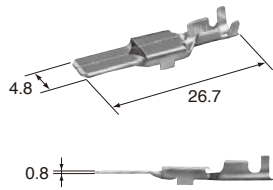

TS SERIES for STANDARD

4.8mm (187)

A-16

Structure / Detecting structure for incomplete terminal insertion.

4.8mm (187)

(E)	(J)
Cable size	: 適用電線サイズ
Cable overall diameter	: 電線仕上り外径
Heat-resistant copper alloy	: 耐熱銅合金
Brass	: 黄銅
Surface treatment	: 表面処理
Gold-plated	: Auメッキ
Tin-plated	: Snメッキ

Terminal (UNIT : mm)

(S)

Cable size (mm ²)	0.3~0.5
Material	Brass
Surface treatment	Tin-plated

M (8230-4522)

F (8240-4912)

Cable size (mm ²)	0.3~0.5
Material	Brass
Surface treatment	Tin-plated

(M)

Cable size (mm ²)	0.5~1.25
Material	Brass
Surface treatment	Tin-plated

M (8230-4532)

F (8240-4922)

Cable size (mm ²)	0.5~1.25
Material	Brass
Surface treatment	Tin-plated

(L)

Cable size (mm ²)	2.0~3.0
Material	Brass
Surface treatment	Tin-plated

M (8230-4542)

F (8240-4932)

Cable size (mm ²)	2.0~3.0
Material	Brass
Surface treatment	Tin-plated

(L)

F (8100-1555)

Cable size (mm ²)	2.0~3.0
Material	Heat-resistant copper alloy
Surface treatment	Tin-plated

4.8mm (187)

Housing (UNIT : mm)

Ref: Terminal part No.	A-16
Material	PBT

1way

Color	Natural
Note: Bracket size 9mm	