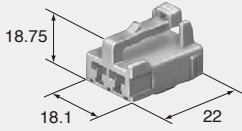

M (8230-4532)

F (8240-4922)

Cable size (mm ²)	0.5~1.25
Material	Brass
Surface treatment	Tin-plated

(L)

Cable size (mm ²)	2.0~3.0
Material	Brass
Surface treatment	Tin-plated

M (8230-4542)

F (8240-4932)

Cable size (mm ²)	2.0~3.0
Material	Brass
Surface treatment	Tin-plated

(L)

F (8100-1555)

Cable size (mm ²)	2.0~3.0
Material	Heat-resistant copper alloy
Surface treatment	Tin-plated

4.8mm (187)

Housing (UNIT : mm)

Ref: Terminal part No.	A-16
Material	PBT

1way

Color	Natural
Note: Bracket size 9mm	

M (6098-0822)

F (6098-0824)

Color	Natural
-------	---------

2way

Color Natural

Note:Bracket size 9mm

M (6098-0323)

F (6098-0325)

Color Natural

2way

Color Natural

Note:Bracket size 9mm

M (6098-0469)

F (6098-0471)

Color Natural

3way