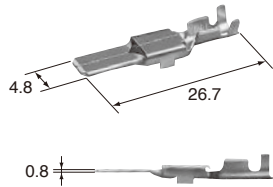

TS SERIES for STANDARD

4.8mm (187)

A-16

Structure / Detecting structure for incomplete terminal insertion.

4.8mm (187)

(E)	(J)
Cable size	: 適用電線サイズ
Cable overall diameter	: 電線仕上り外径
Heat-resistant copper alloy	: 耐熱銅合金
Brass	: 黄銅
Surface treatment	: 表面処理
Gold-plated	: Auメッキ
Tin-plated	: Snメッキ

Terminal (UNIT : mm)

(S)

Cable size (mm ²)	0.3~0.5
Material	Brass
Surface treatment	Tin-plated

M (8230-4522)

F (8240-4912)

Cable size (mm ²)	0.3~0.5
Material	Brass
Surface treatment	Tin-plated

(M)

Cable size (mm ²)	0.5~1.25
Material	Brass
Surface treatment	Tin-plated

M (8230-4532)

F (8240-4922)

Cable size (mm ²)	0.5~1.25
Material	Brass
Surface treatment	Tin-plated

(L)

Cable size (mm ²)	2.0~3.0
Material	Brass
Surface treatment	Tin-plated

M (8230-4542)

F (8240-4932)

Cable size (mm ²)	2.0~3.0
Material	Brass
Surface treatment	Tin-plated

(L)

F (8100-1555)

Cable size (mm ²)	2.0~3.0
Material	Heat-resistant copper alloy
Surface treatment	Tin-plated

4.8mm (187)

Housing (UNIT : mm)

Ref: Terminal part No.	A-16
Material	PBT

1way

Color	Natural
Note: Bracket size 9mm	