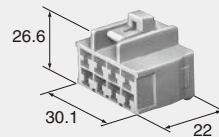

8way

F (6098-0518)