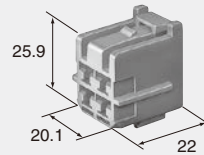

M (6098-1851)

F (6098-1489)