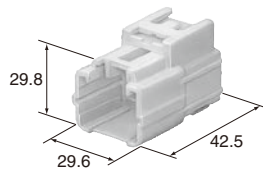

M (6098-1851)

F (6098-1489)

Color Natural

6way

Color Natural

Note:Bracket size 17mm

M (6098-2211)

F (6098-1716)