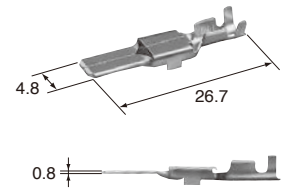

TS SERIES for STANDARD

4.8mm (187)

A-16

Structure / Detecting structure for incomplete terminal insertion.

4.8mm (187)

(E)	(J)
Cable size	: 適用電線サイズ
Cable overall diameter	: 電線仕上り外径
Heat-resistant copper alloy	: 耐熱銅合金
Brass	: 黄銅
Surface treatment	: 表面処理
Gold-plated	: Auメッキ
Tin-plated	: Snメッキ

Terminal (UNIT : mm)

(S)

Cable size (mm ²)	0.3~0.5
Material	Brass
Surface treatment	Tin-plated

M (8230-4522)

F (8240-4912)

Cable size (mm ²)	0.3~0.5
Material	Brass
Surface treatment	Tin-plated

(M)

Cable size (mm ²)	0.5~1.25
Material	Brass
Surface treatment	Tin-plated

M (8230-4532)

F (8240-4922)

Cable size (mm ²)	0.5~1.25
Material	Brass
Surface treatment	Tin-plated

(L)

Cable size (mm ²)	2.0~3.0
Material	Brass
Surface treatment	Tin-plated

M (8230-4542)

F (8240-4932)

Cable size (mm ²)	2.0~3.0
Material	Brass
Surface treatment	Tin-plated

(L)

F (8100-1555)

Cable size (mm ²)	2.0~3.0
Material	Heat-resistant copper alloy
Surface treatment	Tin-plated

4.8mm (187)

Housing (UNIT : mm)

Ref: Terminal part No.	A-16
Material	PBT

1way

Color	Natural
Note: Bracket size 9mm	