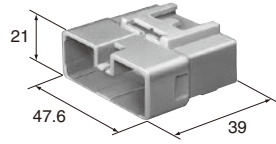

Color Natural

8way

F (6098-0518)

Color Natural

10way

Color Natural

Note: Bracket size 23mm

M (6098-0154)