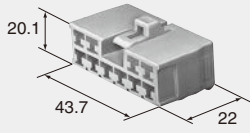

M (6098-0154)

F (6098-0156)