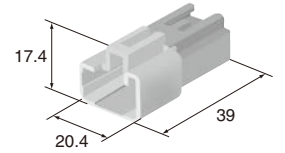

M (8230-4532)

F (8240-4922)

Cable size (mm ²)	0.5~1.25
Material	Brass
Surface treatment	Tin-plated

(L)

Cable size (mm ²)	2.0~3.0
Material	Brass
Surface treatment	Tin-plated

M (8230-4542)

F (8240-4932)

Cable size (mm ²)	2.0~3.0
Material	Brass
Surface treatment	Tin-plated

(L)

F (8100-1555)

Cable size (mm ²)	2.0~3.0
Material	Heat-resistant copper alloy
Surface treatment	Tin-plated

4.8mm (187)

Housing (UNIT : mm)

Ref: Terminal part No.	A-16
Material	PBT

1way

Color	Natural
Note: Bracket size 9mm	

M (6098-0822)

F (6098-0824)

Color	Natural
-------	---------

2way

Color Natural

Note:Bracket size 9mm

M (6098-0323)

F (6098-0325)

Color Natural

2way

Color Natural

Note:Bracket size 9mm

M (6098-0469)

F (6098-0471)

Color Natural

3way