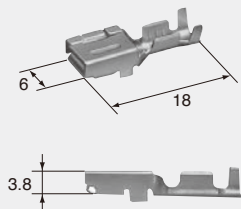

TS SERIES for STANDARD

4.8mm (187)

A-16

Structure / Detecting structure for incomplete terminal insertion.

4.8mm (187)

(E)	(J)
Cable size	: 適用電線サイズ
Cable overall diameter	: 電線仕上り外径
Heat-resistant copper alloy	: 耐熱銅合金
Brass	: 黄銅
Surface treatment	: 表面処理
Gold-plated	: Auメッキ
Tin-plated	: Snメッキ

Terminal (UNIT : mm)

(S)

Cable size (mm ²)	0.3~0.5
Material	Brass
Surface treatment	Tin-plated

M (8230-4522)

F (8240-4912)

Cable size (mm ²)	0.3~0.5
Material	Brass
Surface treatment	Tin-plated

(M)

Cable size (mm ²)	0.5~1.25
Material	Brass
Surface treatment	Tin-plated

M (8230-4532)

F (8240-4922)

Cable size (mm ²)	0.5~1.25
Material	Brass
Surface treatment	Tin-plated

(L)

Cable size (mm ²)	2.0~3.0
Material	Brass
Surface treatment	Tin-plated

M (8230-4542)

F (8240-4932)

Cable size (mm ²)	2.0~3.0
Material	Brass
Surface treatment	Tin-plated

(L)

F (8100-1555)

Cable size (mm ²)	2.0~3.0
Material	Heat-resistant copper alloy
Surface treatment	Tin-plated

4.8mm (187)

Housing (UNIT : mm)

Ref: Terminal part No.	A-16
Material	PBT

1way

Color	Natural
Note: Bracket size 9mm	