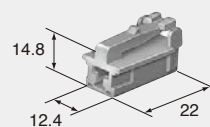

Terminal (UNIT : mm)

(S)

Cable size (mm ²)	0.3~0.5
Material	Brass
Surface treatment	Tin-plated

M (8230-4522)

F (8240-4912)

Cable size (mm ²)	0.3~0.5
Material	Brass
Surface treatment	Tin-plated

(M)

Cable size (mm ²)	0.5~1.25
Material	Brass
Surface treatment	Tin-plated

M (8230-4532)

F (8240-4922)

Cable size (mm ²)	0.5~1.25
Material	Brass
Surface treatment	Tin-plated

(L)

Cable size (mm ²)	2.0~3.0
Material	Brass
Surface treatment	Tin-plated

M (8230-4542)

F (8240-4932)

Cable size (mm ²)	2.0~3.0
Material	Brass
Surface treatment	Tin-plated

(L)

F (8100-1555)

Cable size (mm ²)	2.0~3.0
Material	Heat-resistant copper alloy
Surface treatment	Tin-plated

4.8mm (187)

Housing (UNIT : mm)

Ref: Terminal part No.	A-16
Material	PBT

1way

Color	Natural
Note: Bracket size 9mm	

M (6098-0822)

F (6098-0824)

Color	Natural
-------	---------

2way

Color Natural

Note:Bracket size 9mm

M (6098-0323)

F (6098-0325)