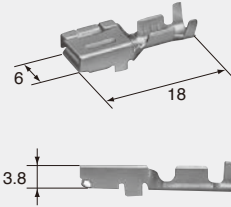

TS SERIES for STANDARD

4.8mm (187)

A-16

Structure / Detecting structure for incomplete terminal insertion.

4.8mm (187)

(E)	(J)
Cable size	: 適用電線サイズ
Cable overall diameter	: 電線仕上り外径
Heat-resistant copper alloy	: 耐熱銅合金
Brass	: 黄銅
Surface treatment	: 表面処理
Gold-plated	: Auメッキ
Tin-plated	: Snメッキ

Terminal (UNIT : mm)

(S)

Cable size (mm ²)	0.3~0.5
Material	Brass
Surface treatment	Tin-plated

M (8230-4522)

F (8240-4912)

Cable size (mm ²)	0.3~0.5
Material	Brass
Surface treatment	Tin-plated

(M)

Cable size (mm ²)	0.5~1.25
Material	Brass
Surface treatment	Tin-plated

M (8230-4532)

F (8240-4922)

Cable size (mm ²)	0.5~1.25
Material	Brass
Surface treatment	Tin-plated

(L)

Cable size (mm ²)	2.0~3.0
Material	Brass
Surface treatment	Tin-plated

M (8230-4542)

F (8240-4932)

Cable size (mm ²)	2.0~3.0
Material	Brass
Surface treatment	Tin-plated

(L)

F (8100-1555)

Cable size (mm ²)	2.0~3.0
Material	Heat-resistant copper alloy
Surface treatment	Tin-plated

4.8mm (187)

Housing (UNIT : mm)

Ref: Terminal part No.	A-16
Material	PBT

1way

Color	Natural
Note: Bracket size 9mm	