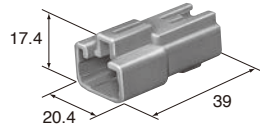

(L)

F (8100-1555)

Cable size (mm ²)	2.0~3.0
Material	Heat-resistant copper alloy
Surface treatment	Tin-plated

4.8mm (187)

Housing (UNIT : mm)

Ref: Terminal part No.	A-16
Material	PBT

1way

Color	Natural
Note: Bracket size 9mm	

M (6098-0822)

F (6098-0824)

Color	Natural
-------	---------

2way

Color Natural

Note:Bracket size 9mm

M (6098-0323)

F (6098-0325)

Color Natural

2way

Color Natural

Note:Bracket size 9mm

M (6098-0469)

F (6098-0471)

Color Natural

3way