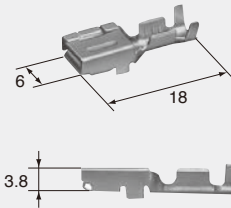

TS SERIES for STANDARD

4.8mm (187)

A-16

Structure / Detecting structure for incomplete terminal insertion.

4.8mm (187)

(E)	(J)
Cable size	: 適用電線サイズ
Cable overall diameter	: 電線仕上り外径
Heat-resistant copper alloy	: 耐熱銅合金
Brass	: 黄銅
Surface treatment	: 表面処理
Gold-plated	: Auメッキ
Tin-plated	: Snメッキ

Terminal (UNIT : mm)

(S)

Cable size (mm ²)	0.3~0.5
Material	Brass
Surface treatment	Tin-plated

M (8230-4522)

F (8240-4912)

Cable size (mm ²)	0.3~0.5
Material	Brass
Surface treatment	Tin-plated

(M)

Cable size (mm ²)	0.5~1.25
Material	Brass
Surface treatment	Tin-plated

M (8230-4532)

F (8240-4922)

Cable size (mm ²)	0.5~1.25
Material	Brass
Surface treatment	Tin-plated

(L)

Cable size (mm ²)	2.0~3.0
Material	Brass
Surface treatment	Tin-plated

M (8230-4542)

F (8240-4932)

Cable size (mm ²)	2.0~3.0
Material	Brass
Surface treatment	Tin-plated

(L)

F (8100-1555)

Cable size (mm ²)	2.0~3.0
Material	Heat-resistant copper alloy
Surface treatment	Tin-plated

4.8mm (187)

Housing (UNIT : mm)

Ref: Terminal part No.	A-16
Material	PBT

1way

Color	Natural
Note: Bracket size 9mm	