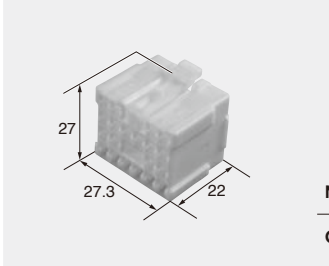

16way

Material PBT
Color Natural
Note:Bracket size 17mm

M (6240-1031)

Material PBT
Color Natural

F (6240-5033)

20way

Material PBT
Color Natural
Note:Bracket size 17mm

M (6240-1035)