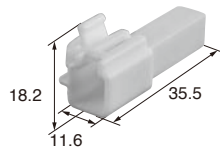

M (8230-4512) **F (8240-4942)**

Cable size (mm ²)	2.0
Material	Heat-resistant copper alloy
Surface treatment	Tin-plated

2.3mm (090)

A-12

Housing (UNIT : mm)

Ref: Terminal part No.	A-10
Material	PBT/PA6T

1way

Material	PBT
Color	Natural
Note:with clip for oval hole	

M (6240-1155)

F (6240-5214)

Material	PBT
Color	Natural

1way

Material	PBT
Color	Natural
Note:with clip for oval hole	

M (6520-0616)

F (6520-0564)