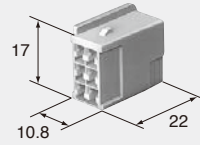

Note:with clip for oval hole

M (6249-1243)

Material PBT

Color Natural

Note:Bracket size 9mm

M (6249-1225)

F (6240-5118)

Material PBT
Color Natural