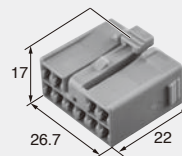

Material PBT

Color Natural

Note:Bracket size 17mm

M (6249-1235)

F (6248-5276)

Material PBT
Color Natural

10way

F (1300-3540)