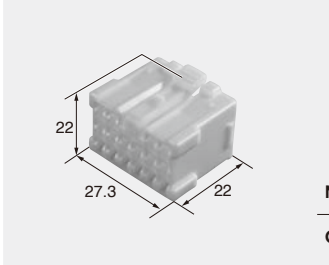

M (6240-1031)