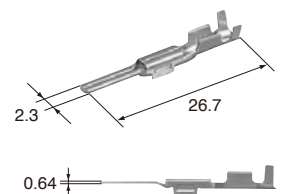

TS SERIES for STANDARD

2.3mm (090)

A-10

Structure / Detecting structure for incomplete terminal insertion.

2.3mm (090)

(E)	(J)
Cable size	: 適用電線サイズ
Cable overall diameter	: 電線仕上り外径
Heat-resistant copper alloy	: 耐熱銅合金
Brass	: 黄銅
Surface treatment	: 表面処理
Gold-plated	: Auメッキ
Tin-plated	: Snメッキ

Terminal (UNIT : mm)

(SS)

Cable size (mm²)	0.22~0.35
Material	Brass
Surface treatment	Tin-plated

M (8230-4742)

F (8240-0029)

Cable size (mm²)	0.22~0.35
Material	Brass
Surface treatment	Tin-plated

(S)

Cable size (mm ²)	0.3~0.5
Material	Brass
Surface treatment	Tin-plated

M (8230-4492) **F (8240-4882)**

Cable size (mm ²)	0.3~0.5
Material	Brass
Surface treatment	Tin-plated

(S) **Au**

Cable size (mm ²)	0.3~0.5
Material	Brass
Surface treatment	Gold-plated

M (8100-1341) **F (8100-1346)**

Cable size (mm ²)	0.3~0.5
Material	Brass
Surface treatment	Gold-plated

(M)

Cable size (mm ²)	0.5~1.25
Material	Brass
Surface treatment	Tin-plated

M (8230-4502) **F (8240-4892)**

Cable size (mm ²)	0.5~1.25
Material	Brass
Surface treatment	Tin-plated