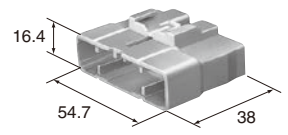

Note: Bracket size 17mm

M (6240-1158) **F (6240-5088)**

Material	PBT
Color	Natural

20way

Material PBT
Color Natural
Note:Bracket size 23mm

M (6240-1033)

Material PBT
Color Natural

F (6240-5035)