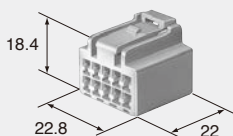

Material PBT

Color Natural

Note:Bracket size 17mm

M (6249-1235)

F (6248-5276)

Material PBT
Color Natural

10way

F (1300-3540)