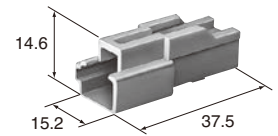

2way

Material	PA6T
Color	Natural
Note:Bracket size 9mm