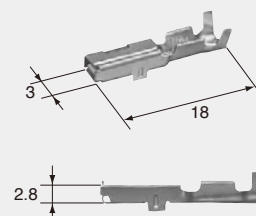

TS SERIES for STANDARD

2.3mm (090)

A-10

Structure / Detecting structure for incomplete terminal insertion.

2.3mm (090)

(E)	(J)
Cable size	: 適用電線サイズ
Cable overall diameter	: 電線仕上り外径
Heat-resistant copper alloy	: 耐熱銅合金
Brass	: 黄銅
Surface treatment	: 表面処理
Gold-plated	: Auメッキ
Tin-plated	: Snメッキ

Terminal (UNIT : mm)

(SS)

Cable size (mm²)	0.22~0.35
Material	Brass
Surface treatment	Tin-plated

M (8230-4742)

F (8240-0029)

Cable size (mm²)	0.22~0.35
Material	Brass
Surface treatment	Tin-plated

(S)

Cable size (mm ²)	0.3~0.5
Material	Brass
Surface treatment	Tin-plated

M (8230-4492) **F (8240-4882)**

Cable size (mm ²)	0.3~0.5
Material	Brass
Surface treatment	Tin-plated

(S) **Au**

Cable size (mm ²)	0.3~0.5
Material	Brass
Surface treatment	Gold-plated

M (8100-1341) **F (8100-1346)**

Cable size (mm ²)	0.3~0.5
Material	Brass
Surface treatment	Gold-plated

(M)

Cable size (mm ²)	0.5~1.25
Material	Brass
Surface treatment	Tin-plated

M (8230-4502) **F (8240-4892)**

Cable size (mm ²)	0.5~1.25
Material	Brass
Surface treatment	Tin-plated