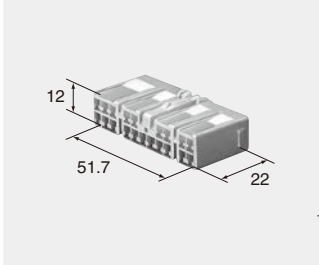

Note: Bracket size 17mm

M (6240-1158) **F (6240-5088)**

Material	PBT
Color	Natural

20way

Material PBT
Color Natural
Note:Bracket size 23mm

M (6240-1033)

Material PBT
Color Natural

F (6240-5035)