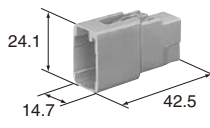

Note:with clip for oval hole

M (6249-1243)

Material PBT

Color Natural

Note:Bracket size 9mm

M (6249-1225)

F (6240-5118)

Material PBT
Color Natural