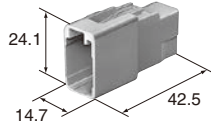

6way

Material PBT

Color Natural

Note:with clip for round hole

M (6240-1107)

Material PBT

Color Natural

Note:with clip for oval hole