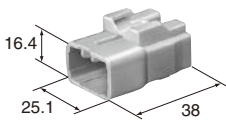

M (6249-1229)

F (6248-5270)

Material PBT
Color Natural

8way

M (6240-1077)

Material PBT
Color Natural

Note:Bracket size 17mm

10way