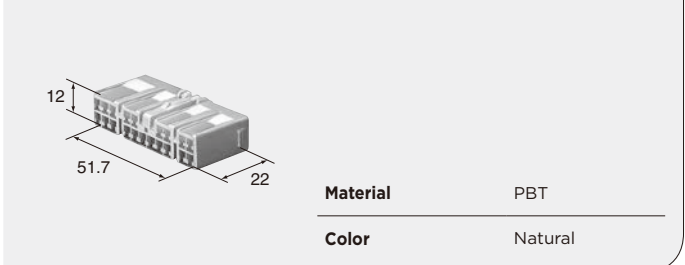

Note: Bracket size 17mm

M (6240-1158) **F (6240-5088)**

Material	PBT
Color	Natural

20way

Material PBT
Color Natural
Note:Bracket size 23mm

M (6240-1033)

Material PBT
Color Natural

F (6240-5035)