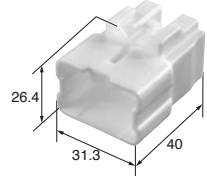

16way

Material PBT
Color Natural
Note:Bracket size 17mm