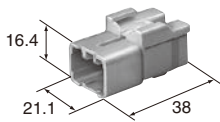

6way

M (6240-1120)

Material PBT
Color Natural

Note:Bracket size 17mm