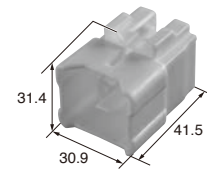

16way

Material PBT
Color Natural
Note:Bracket size 17mm

M (6240-1031)

Material PBT
Color Natural

F (6240-5033)

20way

Material PBT
Color Natural
Note:Bracket size 17mm

M (6240-1035)