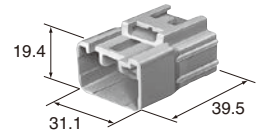

6way

M (6240-1120)

Material PBT
Color Natural

Note:Bracket size 17mm

9way

Material PBT

Color Natural

Note:Bracket size 17mm