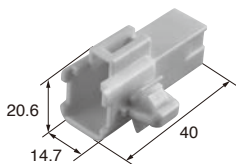

M (8230-4512) **F (8240-4942)**

Cable size (mm ²)	2.0
Material	Heat-resistant copper alloy
Surface treatment	Tin-plated

2.3mm (090)

A-12

Housing (UNIT : mm)

Ref: Terminal part No.	A-10
Material	PBT/PA6T

1way

Material	PBT
Color	Natural

2way

Material	PA6T
Color	Natural
Note:Bracket size 9mm	

M (6520-0549)

F (6520-0550)

Material	PA6T
Color	Natural

4way

M (1300-4455)