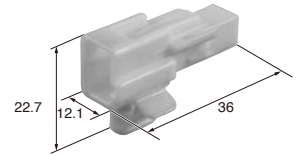

2.3mm (090)

A-12

Housing (UNIT : mm)

Ref: Terminal part No.	A-10
Material	PBT/PA6T

1way

Material	PBT
Color	Natural
Note:with clip for oval hole