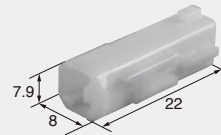

M (6240-1155)

F (6240-5214)

Material	PBT
Color	Natural