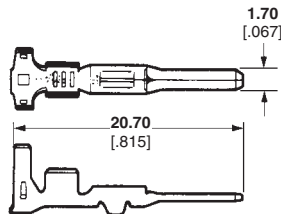

Tab Contact (For Cap Housing)

070 Series Material:

Brass or phosphor bronze
(See table for material and finish)

250 Series Material:

Brass
(See table for material and finish)