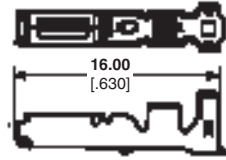

#### 250 Series Material:

Brass  
(See table for material and finish)

| Wire Range<br>AWG | Wire Ins.<br>mm <sup>2</sup> | Wire Ins.<br>Diameter | Finish    | Part No. of Receptacle Contact |            |                         |
|-------------------|------------------------------|-----------------------|-----------|--------------------------------|------------|-------------------------|
|                   |                              |                       |           | 070 Series (Strip Form)        |            | 250 Series (Strip Form) |
|                   |                              |                       |           | Brass                          | Phos. Bro. | Brass                   |
| 24-22             | 0.2~0.35                     | 1.2~2.0<br>.047~.079  | Pre-tin.  | 173630-1                       | 173630-6   | —                       |
|                   |                              |                       | Sel. gold | 173630-2                       | 173630-7   | —                       |
| 20-16             | 0.5~1.25                     | 2.0~2.6<br>.079~.102  | Pre-tin.  | 173631-1                       | 173631-6   | —                       |
|                   |                              |                       | Sel. gold | 173631-2                       | 173631-7   | —                       |
| 22-20             | 0.3~0.5                      | 1.5~2.2<br>.059~.087  | —         | —                              | —          | 170384-1                |
|                   |                              |                       | Tin       | —                              | —          | 170384-2                |
| 20-14             | 0.5~2.27                     | 2.2~3.4<br>.087~.134  | —         | —                              | —          | 170032-2                |
|                   |                              |                       | Tin       | —                              | —          | 170032-5                |
| 14-12             | 2.0~3.37                     | 2.9~3.8<br>.114~.150  | —         | —                              | —          | 170258-1                |
|                   |                              |                       | Tin       | —                              | —          | 170258-2                |