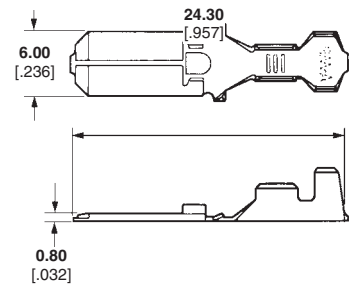

Wire Range AWG	Wire Ins. mm²	Wire Ins. Diameter	Finish	Part No. of Tab Contact		
				070 Series (Strip Form)		250 Series (Strip Form)
				Brass	Phos. Bro.	Brass
24-22	0.2~0.35	1.2~2.0 .047~.079	Pre-tin.	173633-1	173633-2	—
			Sel. gold	—	173633-3	—
20-16	0.5~1.25	2.0~2.6 .079~.102	Pre-tin.	173645-1	173645-2	—
			Sel. gold	—	173645-3	—
22-20	0.3~0.5	1.5~2.2 .059~.087	—	—	—	170349-1
20-14	0.5~2.27	2.2~3.4 .087~.134	—	—	—	170340-1
			Pre-tin.	—	—	170340-3
14-12	2.0~3.37	2.9~3.8 .114~.150	—	—	—	170341-1
			Pre-tin.	—	—	170341-3