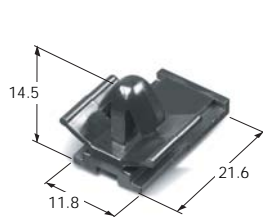

BS CONNECTOR

HOUSING

Poles	Receptacle housing for female terminal		Plug housing for male terminal	Wire Seal
6	MG640174	MG640195	MG610173	MG680175
9	MG640196		MG610176	MG680178
12	MG640197		MG610179	MG680181

Suitable Terminal: ST 730383, ST 731086, ST 730192, ST 740393, ST 740315, ST 740187, ST 740193

CLIP

MG 630156

BS