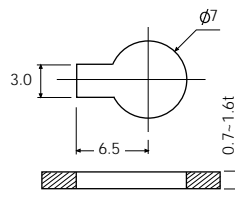

BS CONNECTOR

HOUSING

Poles	Receptacle housing for female terminal		Plug housing for male terminal	Wire Seal
6	MG640174	MG640195	MG610173	MG680175
9	MG640196		MG610176	MG680178
12	MG640197		MG610179	MG680181

Suitable Terminal: ST 730383, ST 731086, ST 730192, ST 740393, ST 740315, ST 740187, ST 740193

CLIP

MG 630156

BS