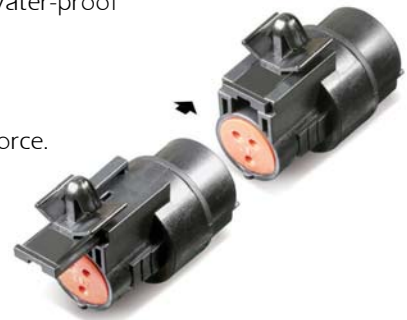

118(PA) CONNECTOR

WITH LANCE HOUSING LOCKING TERMINAL

- ▶ Specially designed for circuits in low voltage applications. These connectors are suitable for miniaturization, high density and reliability.
- ▶ Easy insertion and extraction permit easy matching and unmatching of connector assemblies.
- ▶ These connectors consist of Plug Housing and Receptacle Housing for multiple-pole connection.
- ▶ Designed to prevent false-connection and to maintain stable connection under vibration and extreme environmental conditions.

118(PA)

TERMINAL

Part No.	Wire Range		Tab Thick.	Material		Dimension(mm)			Type
	AWG	mm ^ø		Thick.	Finish	L	€	W	
ST730383-3	24-20	AVSS 0.2~0.5	0.64	0.4	Brass Pre-Tin	17.6	5.6	4.1	Ⓐ
ST730186-3	18-14	AVSS 0.85~2.27	0.64	0.4	Brass Pre-Tin	17.6	5.6	4.1	
ST730192-3	14-13	AVSS 2.0 AVSS 2.5	0.64	0.4	Brass Pre-Tin	17.6	5.6	4.1	
ST740393-3	24-20	AVSS 0.2~0.5	0.64	0.3	Brass Pre-Tin	28.0	15.0	3.0	Ⓑ
ST740315-3	20-18	AVSS 0.5~0.85	0.64	0.3	Brass Pre-Tin	28.0	15.0	3.0	
ST740187-3	18-14	AVSS 0.85~2.27	0.64	0.3	Brass Pre-Tin	28.0	15.0	3.0	
ST740193-3	14-13	AVSS 2.0 AVS 2.5	0.64	0.3	Brass Pre-Tin	28.0	15.0	3.0	

BS CONNECTOR

BS CLIP HOUSING

THE CLIP IS MOUNTED ON FEMALE HOUSING ONLY.

- ▶ Pre-sealed connectors are ideal for waterproof automotive circuit applications.
- ▶ BS connectors for 3mm receptacle and tab terminals are easy to handle and water-proof
- ▶ Specially designed O-Ring in the receptacle housing.
- ▶ Wire seal material is silicone rubber. The housings are compounded with PBT-GLASS, and are waterproof.
- ▶ These two parts, male and female connectors couple with minimal assembly force. The built-in locking device assures firm water and dust proof connection.

HOUSING

Poles	Receptacle housing for female terminal	Plug housing for male terminal	Wire Seal
1	<p>MG640162</p>	<p>MG610161</p>	<p>MG 680163</p>
2	<p>MG 640165</p>	<p>MG 610164</p>	<p>MG 680166</p>
3	<p>MG 640168</p>	<p>MG 610167</p>	<p>MG 680169</p>
4	<p>MG 640171</p>	<p>MG 610170</p>	<p>MG680172</p>