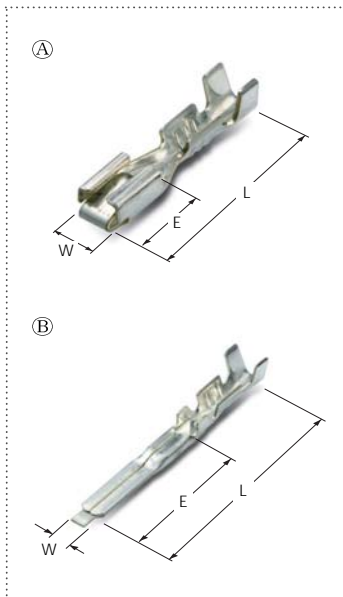

118(PA) CONNECTOR

WITH LANCE HOUSING LOCKING TERMINAL

- ▶ Specially designed for circuits in low voltage applications. These connectors are suitable for miniaturization, high density and reliability.
- ▶ Easy insertion and extraction permit easy matching and unmatching of connector assemblies.
- ▶ These connectors consist of Plug Housing and Receptacle Housing for multiple-pole connection.
- ▶ Designed to prevent false-connection and to maintain stable connection under vibration and extreme environmental conditions.

118(PA)

TERMINAL

Part No.	Wire Range		Tab Thick.	Material		Dimension(mm)			Type
	AWG	mm ^ø		Thick.	Finish	L	€	W	
ST730383-3	24-20	AVSS 0.2~0.5	0.64	0.4	Brass Pre-Tin	17.6	5.6	4.1	Ⓐ
ST730186-3	18-14	AVSS 0.85~2.27	0.64	0.4	Brass Pre-Tin	17.6	5.6	4.1	
ST730192-3	14-13	AVSS 2.0 AVSS 2.5	0.64	0.4	Brass Pre-Tin	17.6	5.6	4.1	
ST740393-3	24-20	AVSS 0.2~0.5	0.64	0.3	Brass Pre-Tin	28.0	15.0	3.0	Ⓑ
ST740315-3	20-18	AVSS 0.5~0.85	0.64	0.3	Brass Pre-Tin	28.0	15.0	3.0	
ST740187-3	18-14	AVSS 0.85~2.27	0.64	0.3	Brass Pre-Tin	28.0	15.0	3.0	
ST740193-3	14-13	AVSS 2.0 AVS 2.5	0.64	0.3	Brass Pre-Tin	28.0	15.0	3.0	

BS CONNECTOR

BS CLIP HOUSING

THE CLIP IS MOUNTED ON FEMALE HOUSING ONLY.

- ▶ Pre-sealed connectors are ideal for waterproof automotive circuit applications.
- ▶ BS connectors for 3mm receptacle and tab terminals are easy to handle and water-proof
- ▶ Specially designed O-Ring in the receptacle housing.
- ▶ Wire seal material is silicone rubber. The housings are compounded with PBT-GLASS, and are waterproof.
- ▶ These two parts, male and female connectors couple with minimal assembly force. The built-in locking device assures firm water and dust proof connection.

HOUSING

Poles	Receptacle housing for female terminal	Plug housing for male terminal	Wire Seal
1	<p>MG640162</p>	<p>MG610161</p>	<p>MG 680163</p>
2	<p>MG 640165</p>	<p>MG 610164</p>	<p>MG 680166</p>
3	<p>MG 640168</p>	<p>MG 610167</p>	<p>MG 680169</p>
4	<p>MG 640171</p>	<p>MG 610170</p>	<p>MG680172</p>